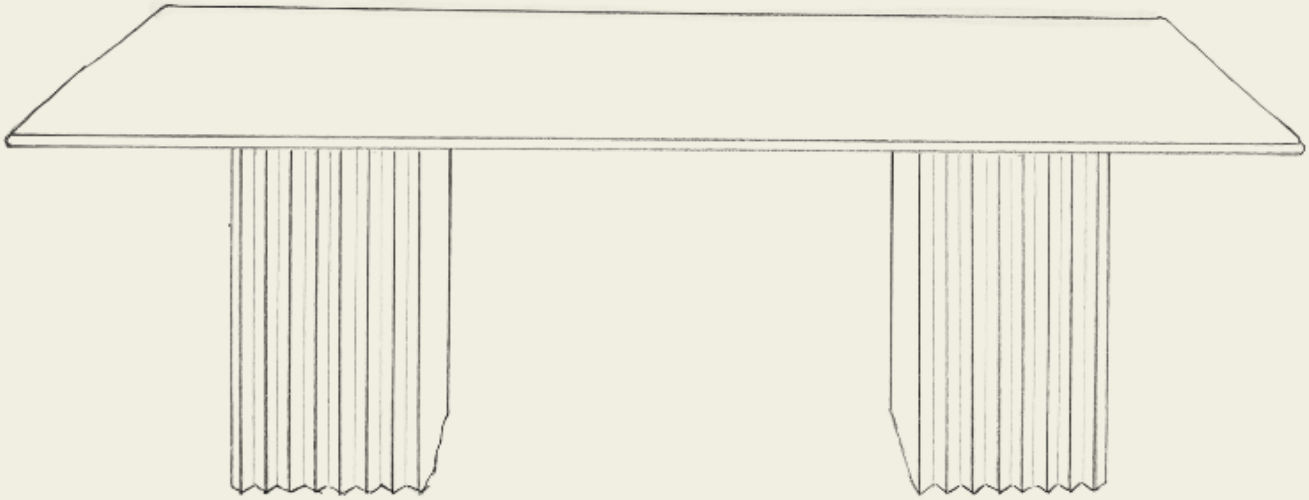

GALERIE SOLIS

EST. 2023

010 ODE

DETAILS

Italian Travertine Dining Table

AVAILABLE DIMENSION

90"OAW x 42"OAD x 31"H

108"OAW x 42"OAD x 31"H

126"OAW x 42"OAD x 31"H

*customizations available upon request

LEAD TIME

Made to order in 12-14 weeks

Not eligible for returns and this item is final sale

SHIPPING + DELIVERY

Shipping and delivery is calculated at the time of order placement