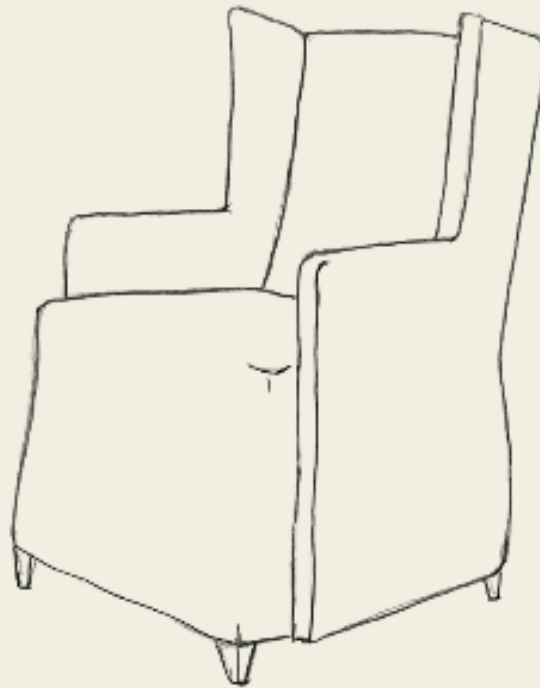

GALERIE SOLIS

EST. 2023

007 REIGN

DETAILS

Upholstered Chair

LEAD TIME

Made to order in 10-12 weeks for in stock fabrics
Not eligible for returns and this item is final sale

DIMENSION

40" OAH x 23" OAW x 27" OAD, 18" Seat Height
*customization available upon request

SHIPPING + DELIVERY

Shipping and delivery is calculated at the time of order
placement

FABRIC

Available in multiple colorways with our European milled
Galerie Solis Fabric: Belgian Stonewashed Linen or our Italian
Milled Cotton Velvet

COM AVAILABLE UPON REQUEST

7 yds of fabric required