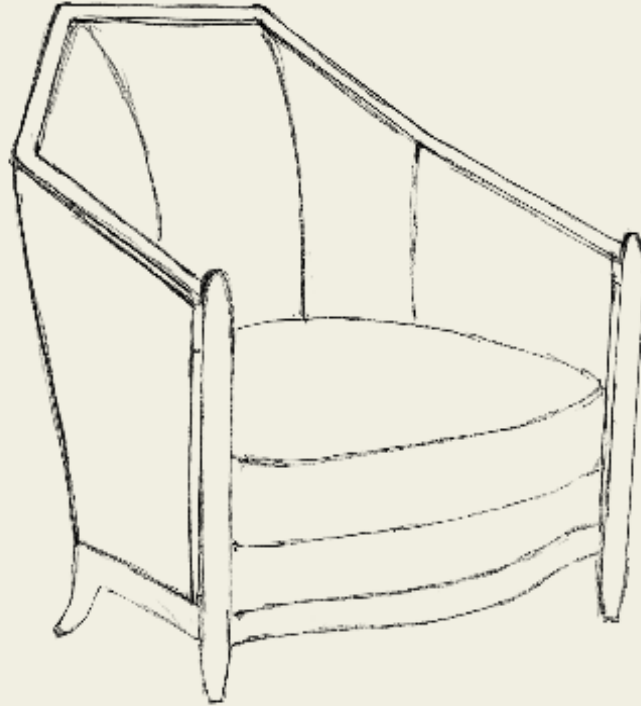

GALERIE SOLIS

EST. 2023

006 CROWNE

DETAILS

Upholstered Chair

LEAD TIME

Made to order in 10-12 weeks for in stock fabrics
Not eligible for returns and this item is final sale

DIMENSIONS

34" OAH X 30" OAW X 32" OAD, 17" H Seat Height

SHIPPING + DELIVERY

Shipping and delivery is calculated at the time of order placement

FABRIC

Available in multiple colorways with our European milled
Galerie Solis Fabrics: Belgian Stonewashed Linen or Italian
Milled Cotton Velvet or Mohair