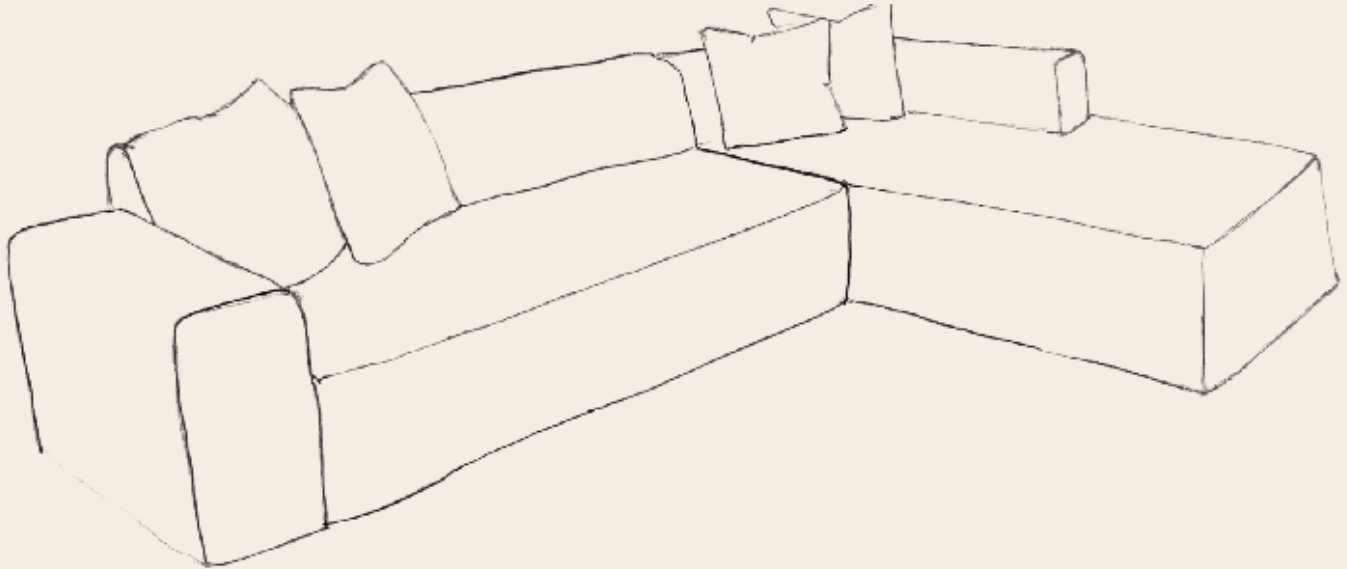

GALERIE SOLIS

EST. 2023

003 COMMUNE

DETAILS

Slipcovered Modular Sectional

AVAILABLE DIMENSIONS

L/R Corner Chaise

6' 4" OAW X 39" OAD x 30" H

L/R Corner Center

6' OAW x 39" OAD x 30" H

7' OAW x 39" OAD x 30" H

8' OAW x 39" OAD x 30" H

9' OAW x 39" OAD x 30" H

Armless

5' OAW x 39" OAD x 30" H

6' OAW x 39" OAD x 30" H

7' OAW x 39" OAD x 30" H

Ottoman

38" x 38"

FABRIC

Available in multiple colorways with our Galerie Solis Belgian Stonewashed Linen

*price upon request for fully upholstered in our Galerie Solis Italian Milled Velvet or Mohair