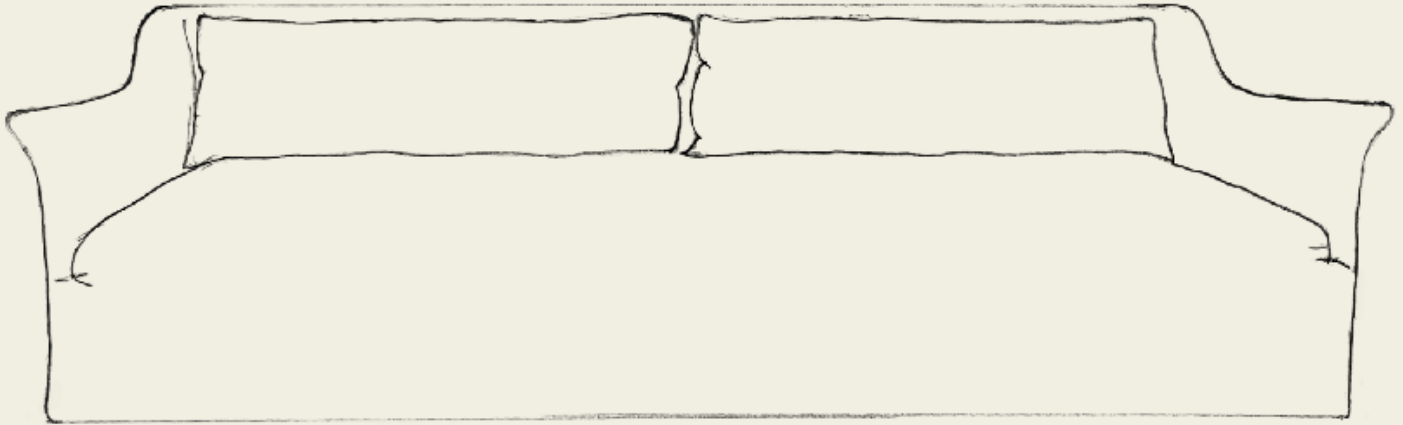

GALERIE SOLIS

EST. 2023

001 GHOST

DETAILS

Slipcovered Sofa

LEAD TIME

Made to order in 10-12 weeks for in stock fabrics
Not eligible for returns and this item is final sale

AVAILABLE DIMENSIONS

96" OAW x 40" OAD x 30" OAH, 17" Seat height
108" OAW x 40" OAD x 30" OAH, 17" Seat height
*Length is customizable

SHIPPING + DELIVERY

Shipping and delivery is calculated at the time of order placement

FABRIC

Available in multiple colorways with our Galerie Solis Belgian Stonewashed Linen

COM AVAILABLE UPON REQUEST

96" - 12 yards of fabric required
108" - 13.5 yards of fabric required